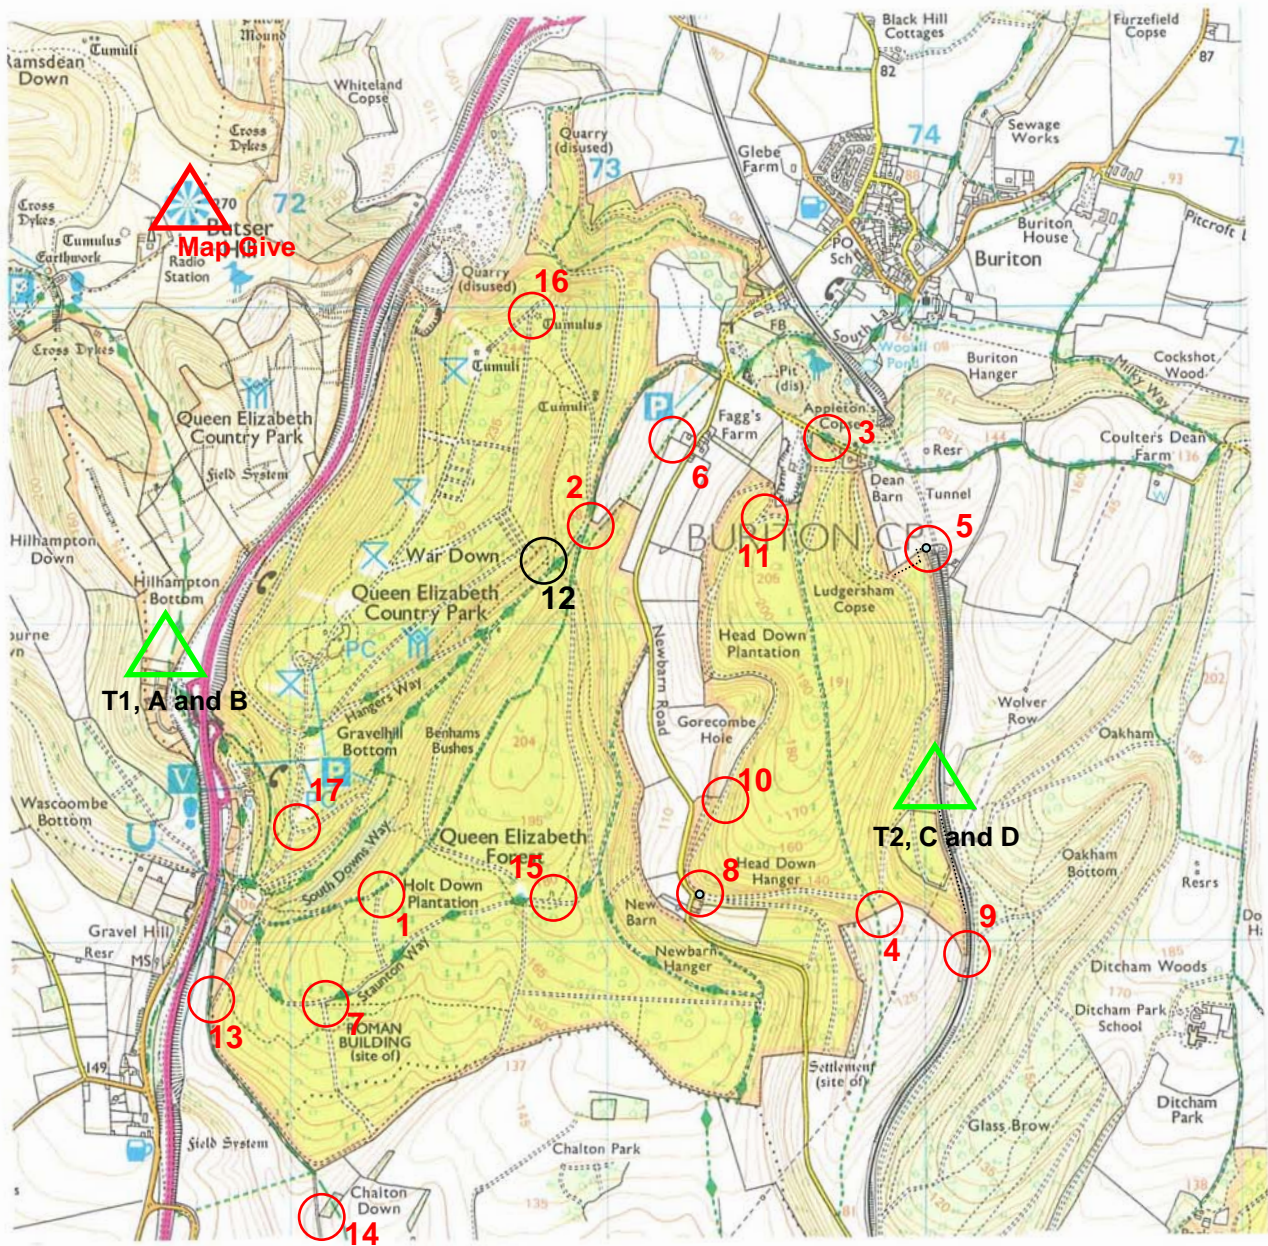

ACE RACES - South Downs 30 August 2008

ACE RACES
Awards for the Best of the Best

Reproduced from Ordnance Survey Mapping on behalf of Her Majesty's Stationery Office,
Crown Copyright ©, 100044747 2008